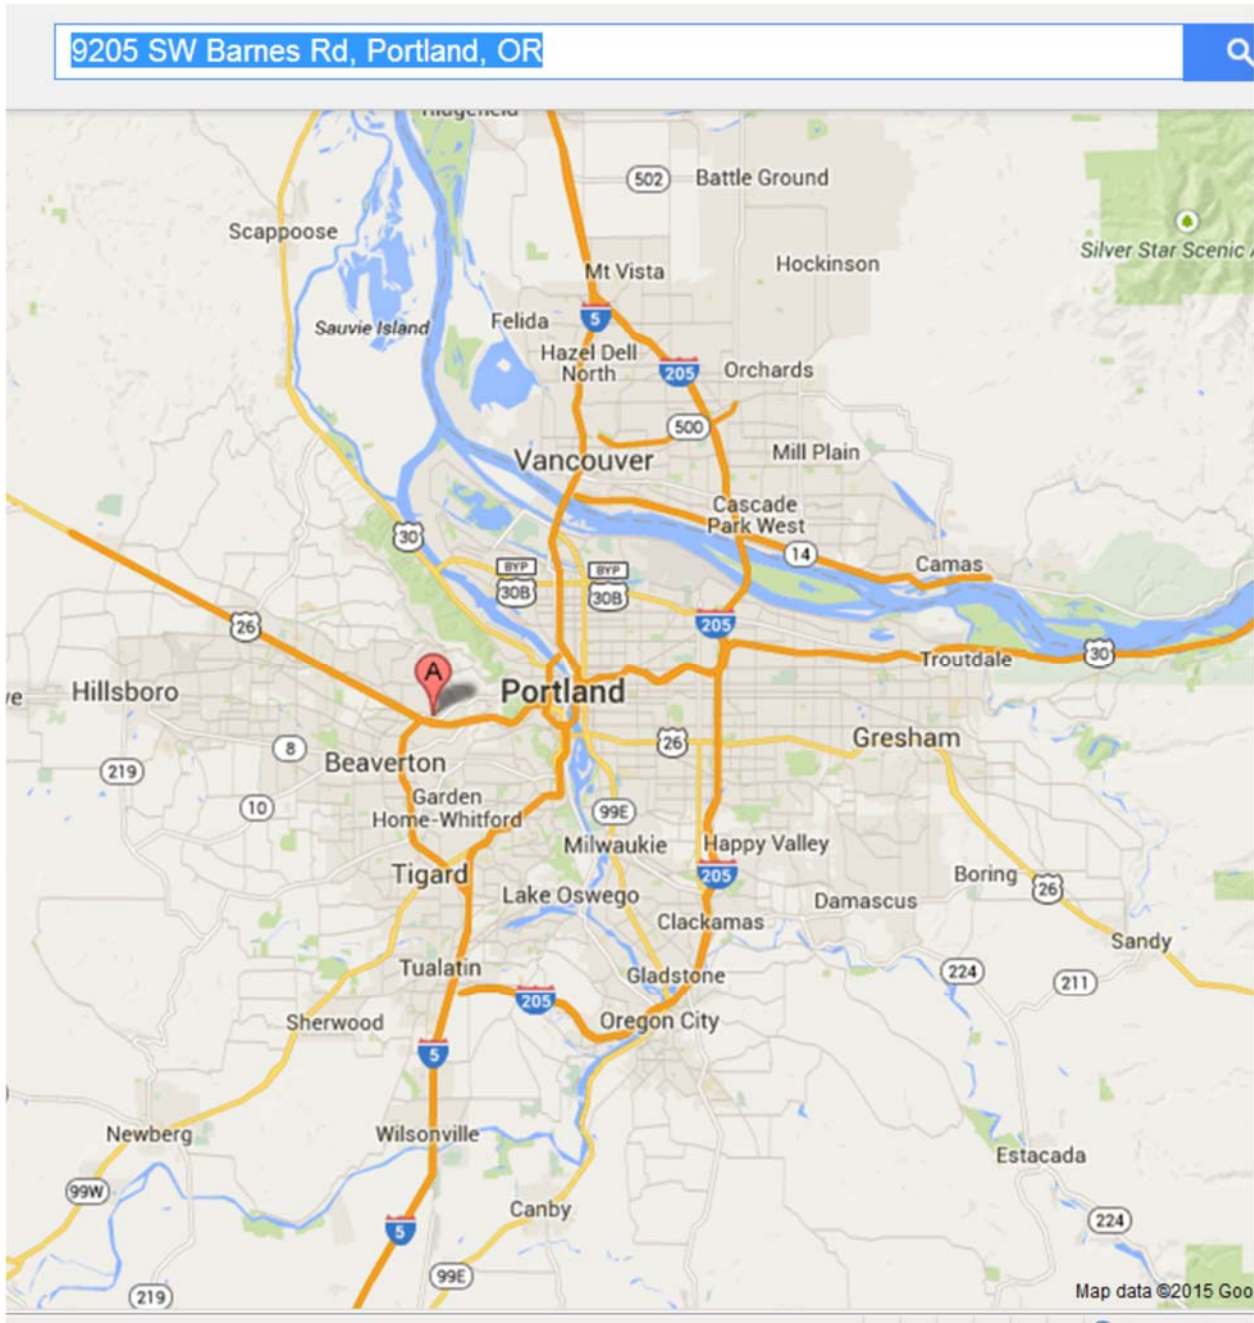

Getting to Providence St. Vincent Souther Classrooms